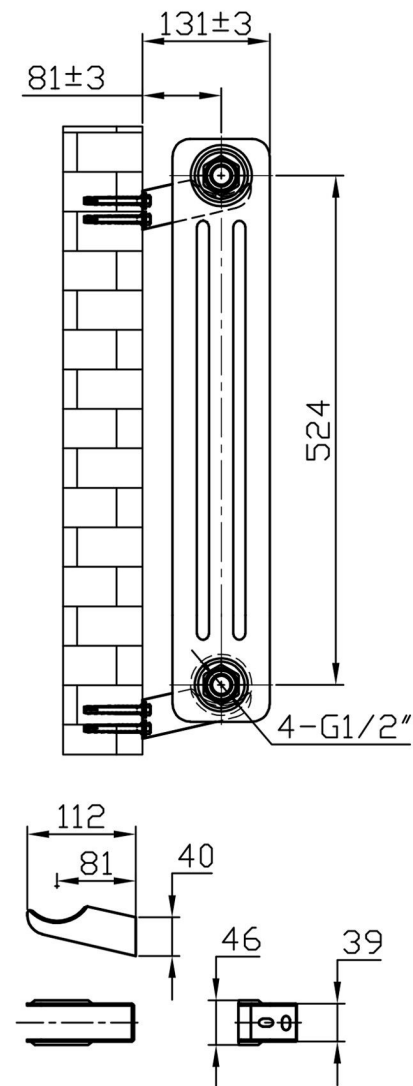

# Imperia 3 Column Horizontal 600 x 1460mm. Bare Metal

## Technical Drawing

Unit: mm

**Eastbrook** 

Eastbrook Road, Gloucester GL4 3DB  
 Technical Helpline : 01452 317890  
 Mon - Fri / 8am - 5pm  
 Email : [technical@eastbrookco.com](mailto:technical@eastbrookco.com)