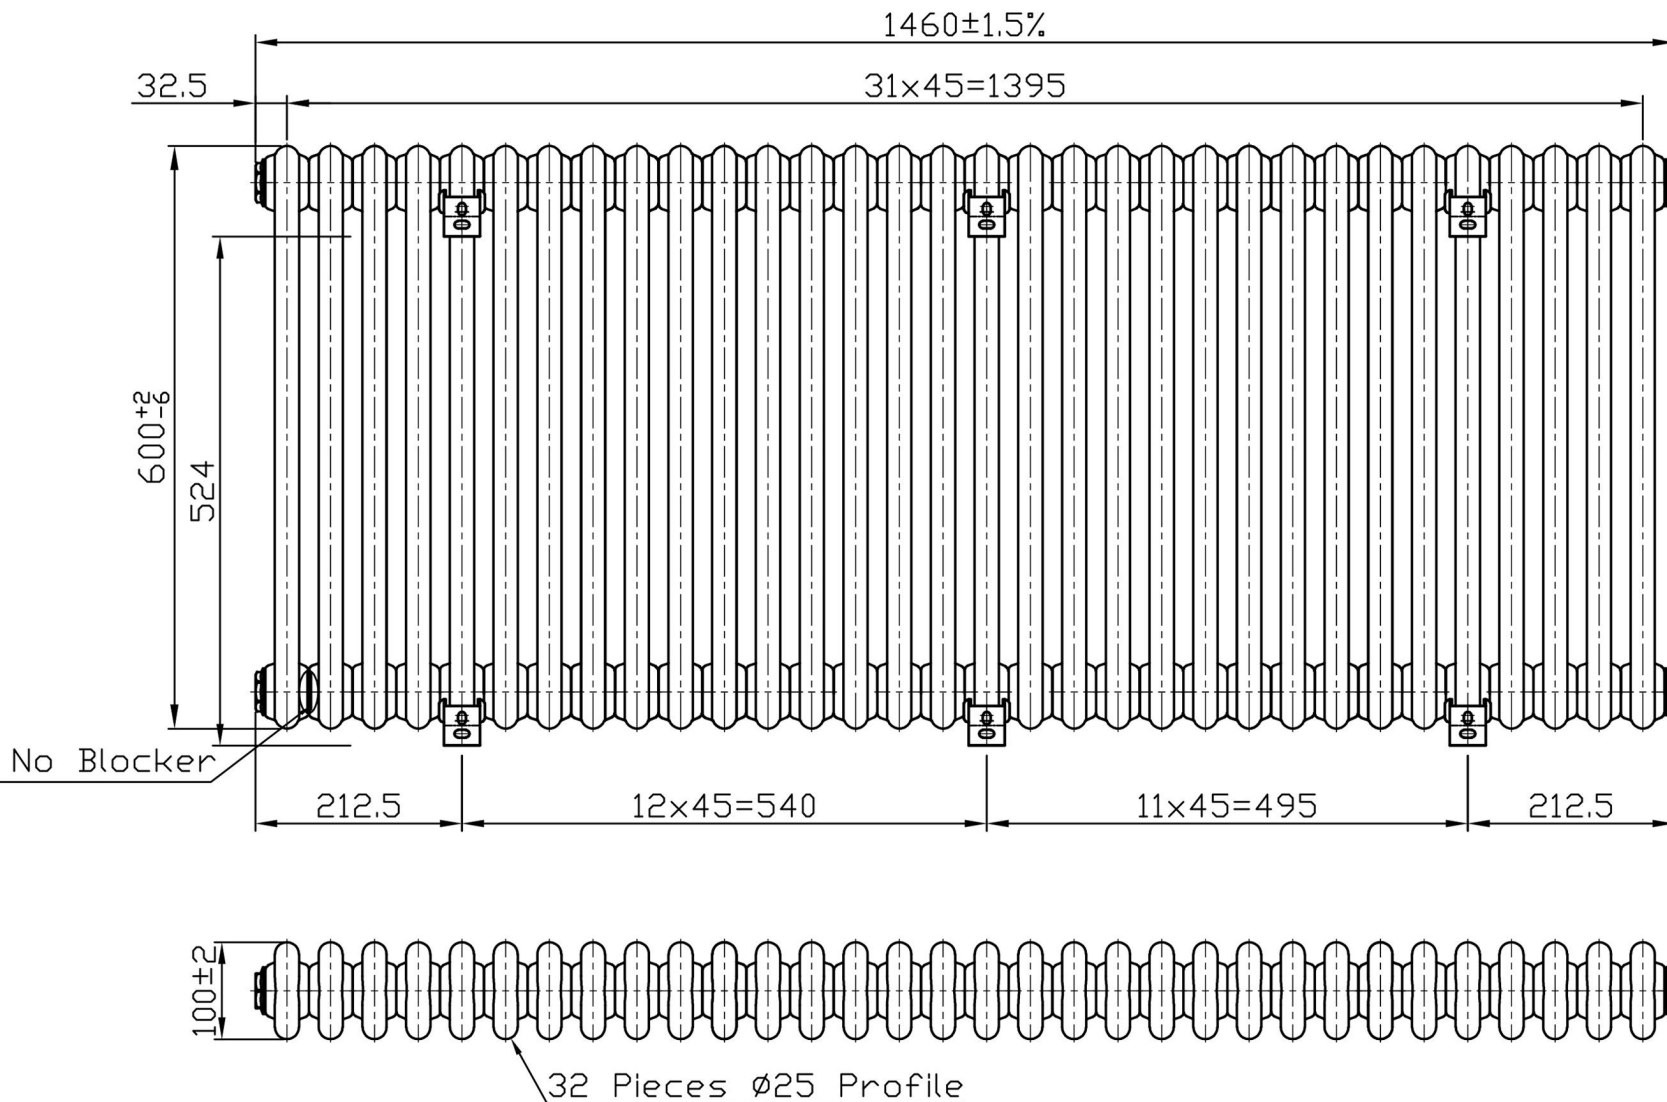

# Imperia 3 Column Horizontal 600 x 1460mm. Bare Metal

## Technical Drawing

Unit: mm

**Eastbrook** 

Eastbrook Road, Gloucester GL4 3DB  
 Technical Helpline : 01452 317890  
 Mon - Fri / 8am - 5pm  
 Email : [technical@eastbrookco.com](mailto:technical@eastbrookco.com)